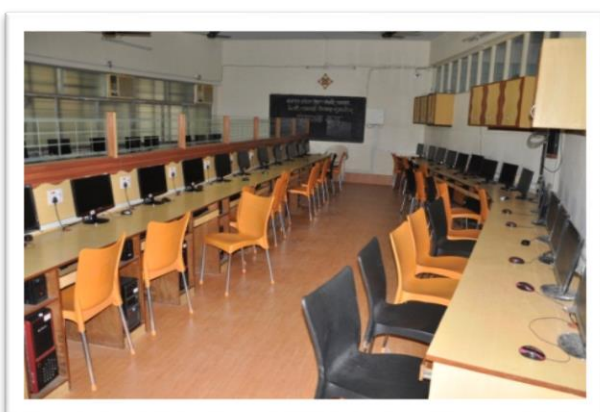

Tare Bhavan

Thakur Bafna Bhavan

Devidin Tiwari Auditorium

Student Amlani Rest

Botany Laboratory

Computer Laboratory

Sonopant Dandekar Shikshan Mandali's

Sonopant Dandekar Arts, V.S. Apte Commerce & M.H. Mehta Science College, Palghar